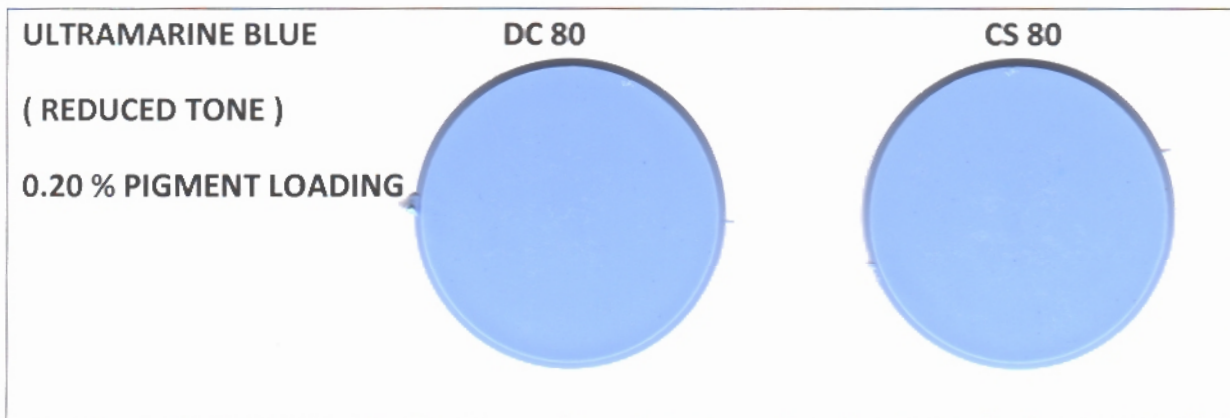

COLOR DIFFERENCE REPORT

Colorspace : CIELAB		Observer : 10 Degree		Mode : Reflectance		Spectro : 5100A			
Std name	Illum	L*	a*	b*	C*	H*			
UMB CS 80 RT	D65	75.249	-5.055	-23.512	24.049	257.835			
Bt no	Name	Illum	Da*	Db*	DL*	DC*	DH*	dE*	Comments
1	UMB DC 80 RT	D65	0.011 (Less Green)	-0.761 (Bluer)	-0.586 (Darker)	0.742 (Brighter)	0.168	0.961	PASS