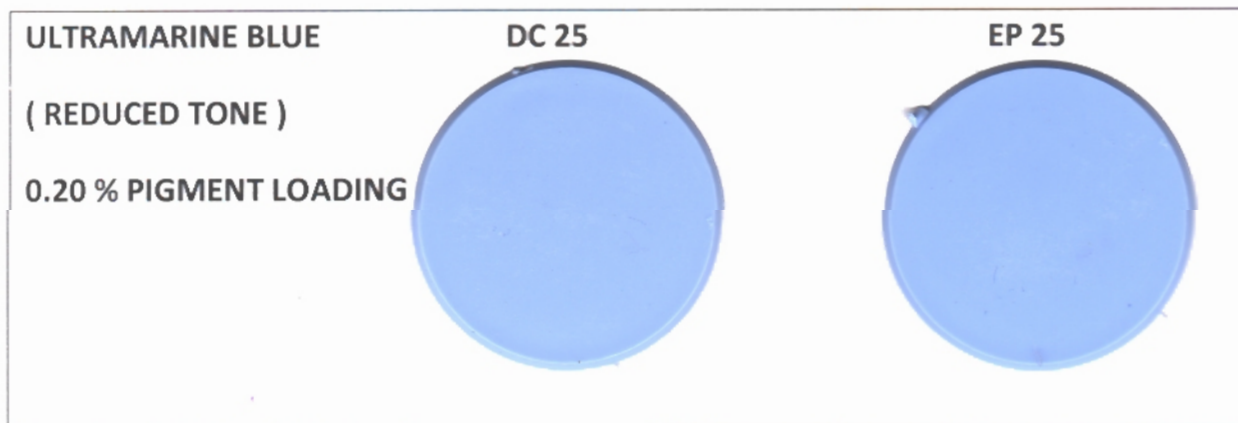

COLOR DIFFERENCE REPORT

Colorspace : CIELAB   Observer : 10 Degree   Mode : Reflectance   Spectro : 5100A

Std name	Illum	L*	a*	b*	C*	H*			
UMB EP 25 RT	D65	76.039	-4.034	-22.981	23.332	260.012			
Bt no	Name	Illum	Da*	Db*	DL*	DC*	DH*	dE*	Comments
1	UMB DC 25 RT	D65	0.055 (Less Green)	0.315 (Less Blue)	-0.188 (Darker)	-0.320 (Duller)	0.000	0.371	PASS