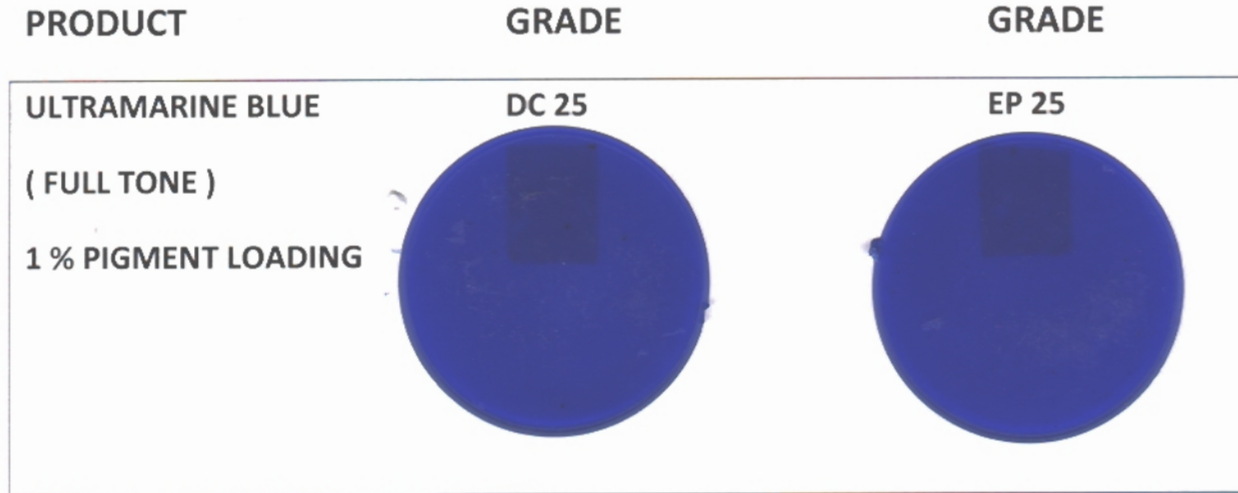

COMPARISON

COLOR DIFFERENCE REPORT

Colorspace : CIELAB   Observer : 10 Degree   Mode : Reflectance   Spectro : 5100A

Std name	Illum	L*	a*	b*	C*	H*			
UMB EP 25 FT	D65	26.259	7.422	-24.174	25.288	287.097			
Bt no	Name	Illum	Da*	Db*	DL*	DC*	DH*	dE*	Comments
1	UMB DC 25 FT	D65	0.004 (Redder)	0.020 (Less Blue)	-0.040 (Darker)	-0.018 (Duller)	0.010	0.045	PASS