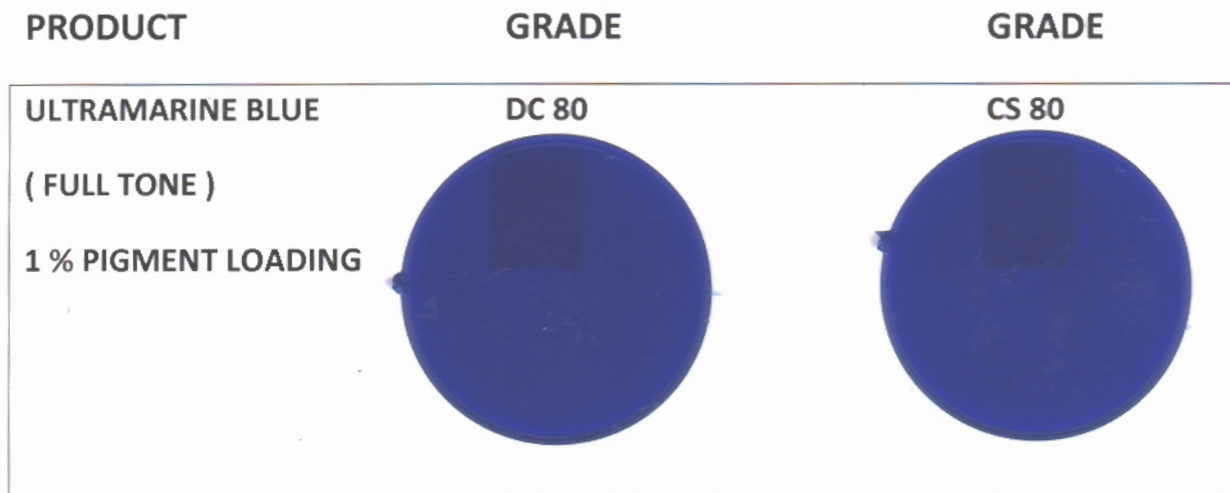

COMPARISON

COLOR DIFFERENCE REPORT

Colorspace : CIELAB		Observer : 10 Degree		Mode : Reflectance		Spectro : 5100A			
Std name	Illum	L*	a*	b*	C*	H*			
UMB CS 80 FT	D65	25.633	6.609	-23.944	24.839	285.461			
Bt no	Name	Illum	Da*	Db*	DL*	DC*	DH*	dE*	Comments
1	UMB DC 80 FT	D65	-0.442 (Less Red)	1.028 (Less Blue)	-0.263 (Darker)	-1.108 (Duller)	-0.156	1.149	FAIL